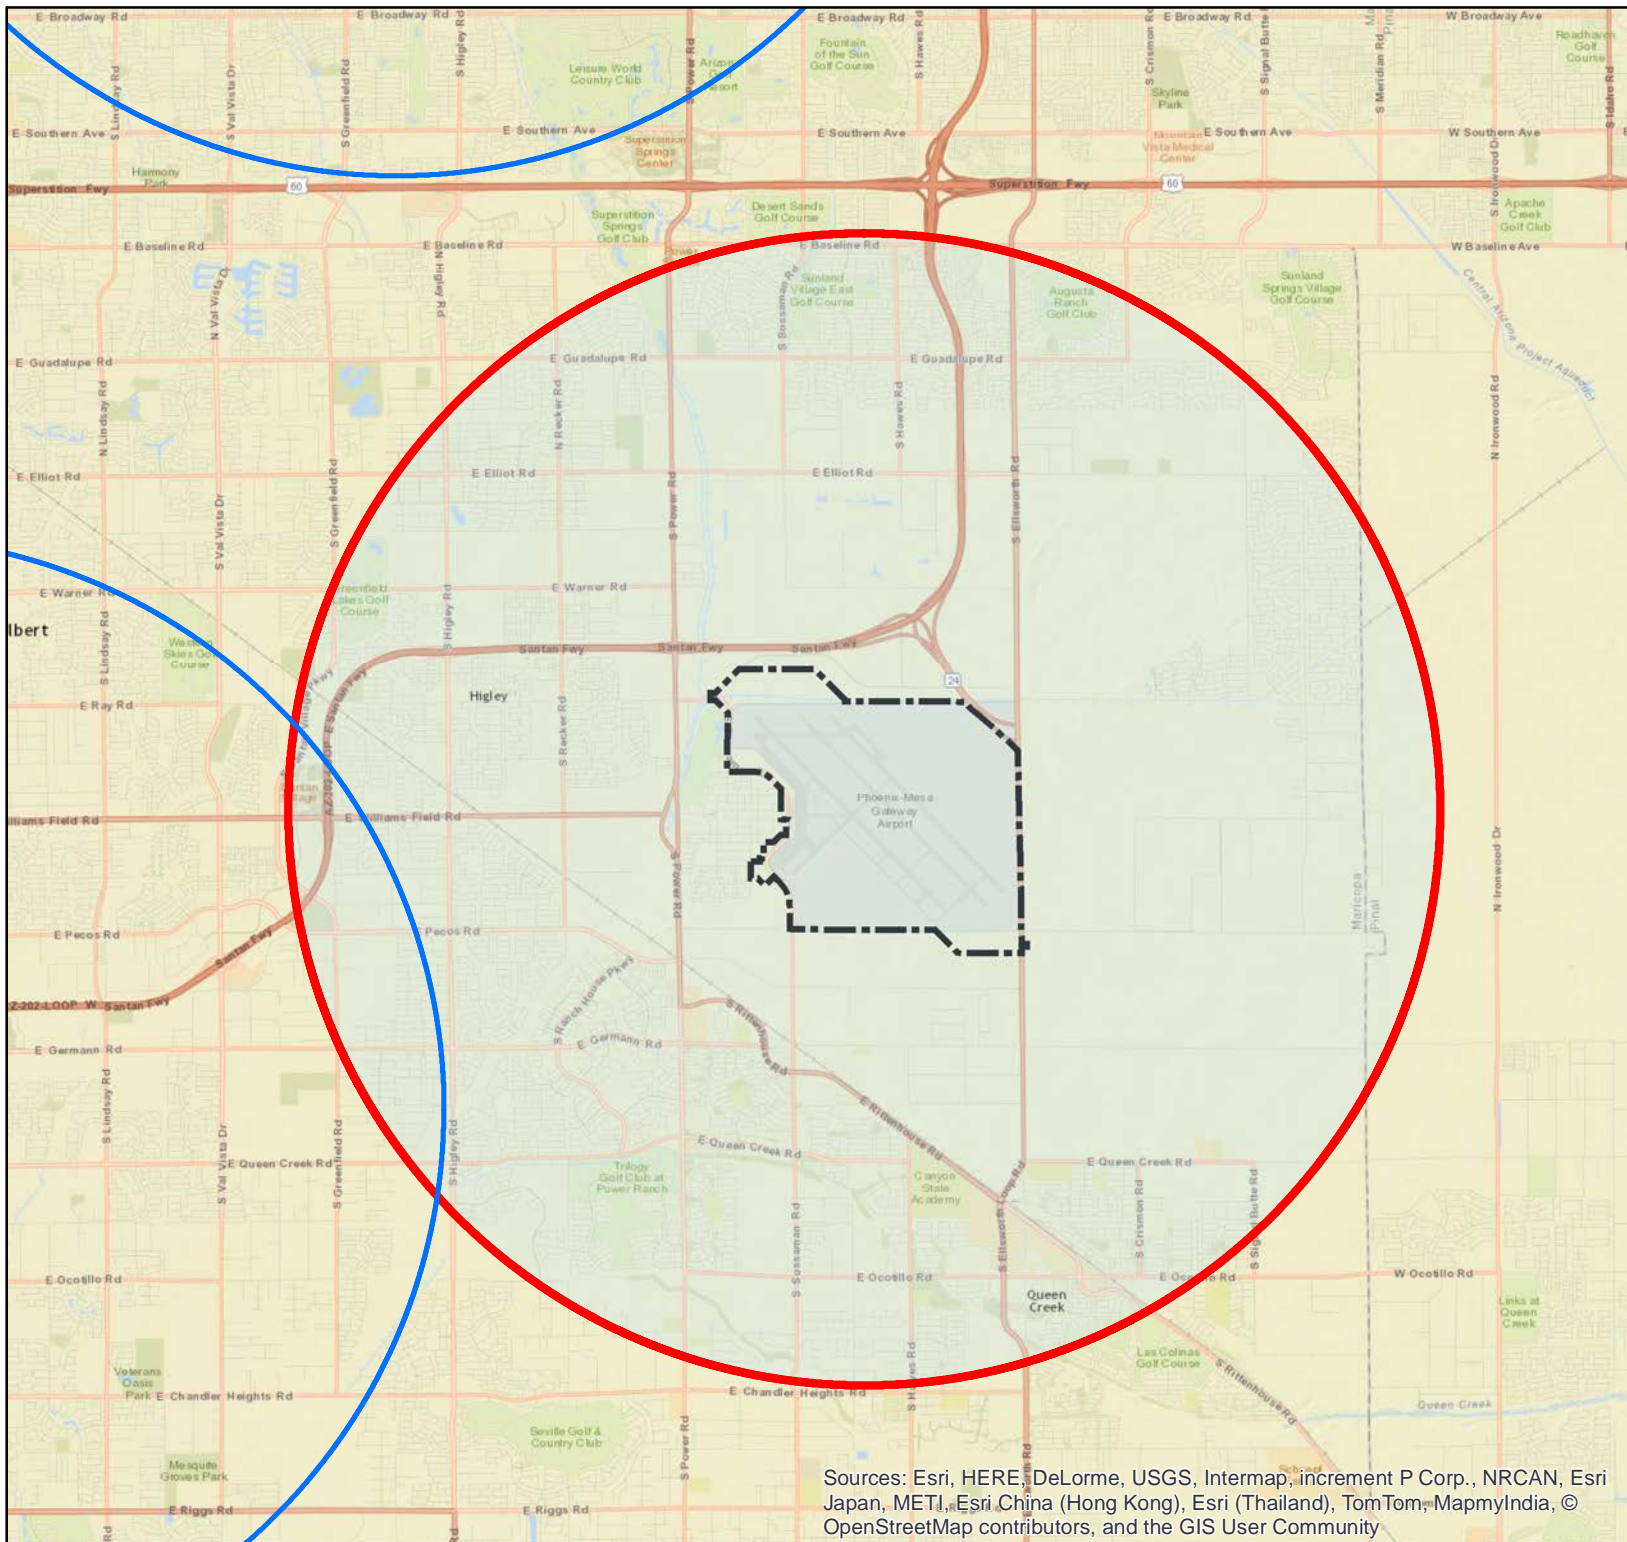

PhxMesa **Gateway** Airport

5-Mile Buffer for Unmanned Aircraft System (UAS)/Drone Operation

Legend

-  Gateway 5-mile Buffer Requiring Drone/UAS Operation Notification
-  Adjacent Airport 5-mile Buffer
-  Gateway Airport Boundary

Phoenix-Mesa Gateway Airport Authority makes no claims concerning the accuracy of this map nor assumes any liability resulting from the use of the information herein.
 COPYRIGHT 2016

SOURCES: PMGAA & FAA (Section 336 of Public Law 112-95)

Sources: Esri, HERE, DeLorme, USGS, Intermap, increment P Corp., NRCAN, Esri Japan, METI, Esri China (Hong Kong), Esri (Thailand), TomTom, MapmyIndia, © OpenStreetMap contributors, and the GIS User Community